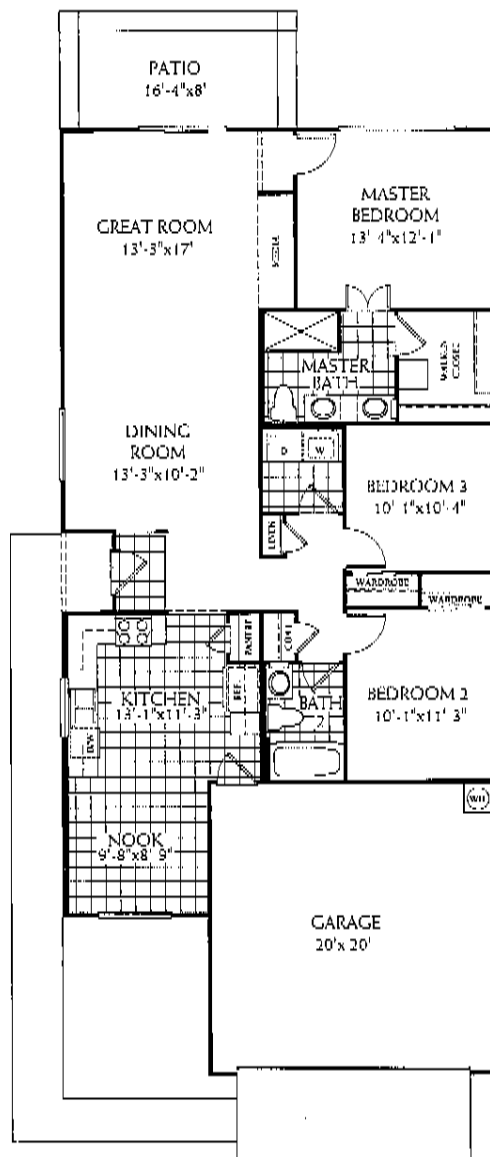

The Pioneer Collection

the FREMONT

- 1,424 Square Feet
- 3 Bedrooms
- 2 Baths
- Great Room
- Dining Room

Elevation A

Elevation B

Elevation C

Plan 18104

All measurements shown are approximate and not necessarily to scale. In the interest of continuing product development and improvement, Solera at Anthem reserves the right to change plans, specifications and features without notice or obligation. The location, size and construction of doors, windows, walls, fireplaces and any other items depicted may vary depending on elevation preference or choice of options and are subject to change without notice to buyers. Square footages are approximate, and room sizes will vary due to normal construction tolerances. 10-03/20M